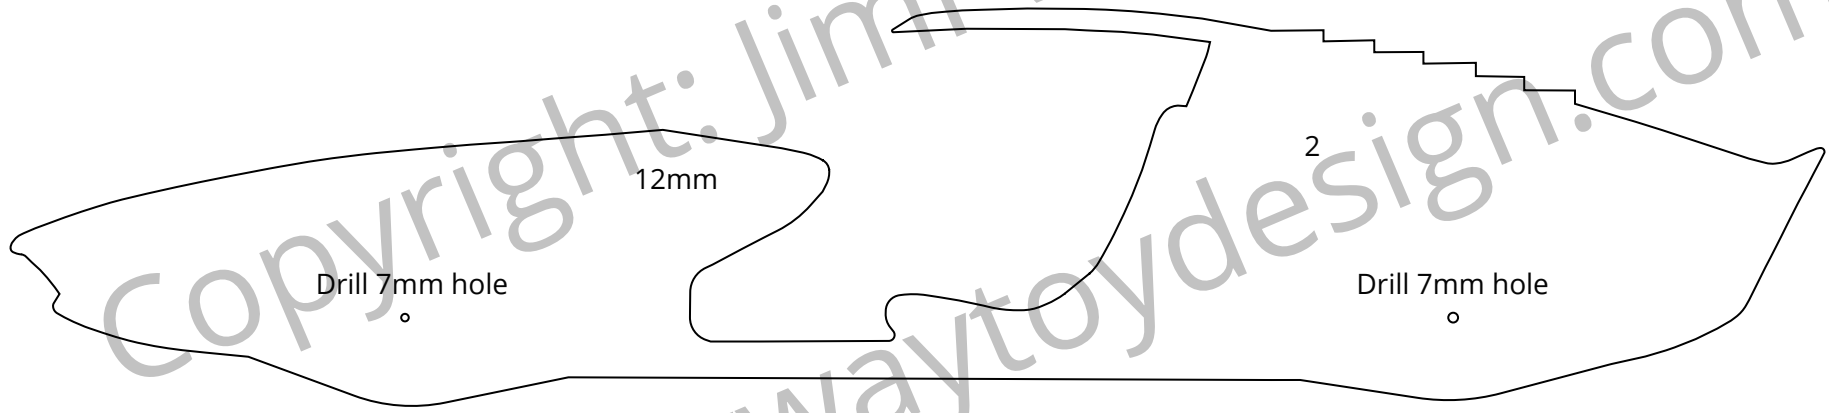

Midway

TOY DESIGN

Vecchio Toro

Scale 1:18

- 6
- 5
- 4
- 3
- 2
- 2
- 1
- 2
- 2
- 2
- 3
- 4
- 5
- 6

Copyright: Jimi van de Beek
www.mywaytoydesign.com

Copyright: Jimi van de Beek
www.mywaytoydesign.com

Copyright: Jimmi van de Beek
www.mywaytoydesign.com