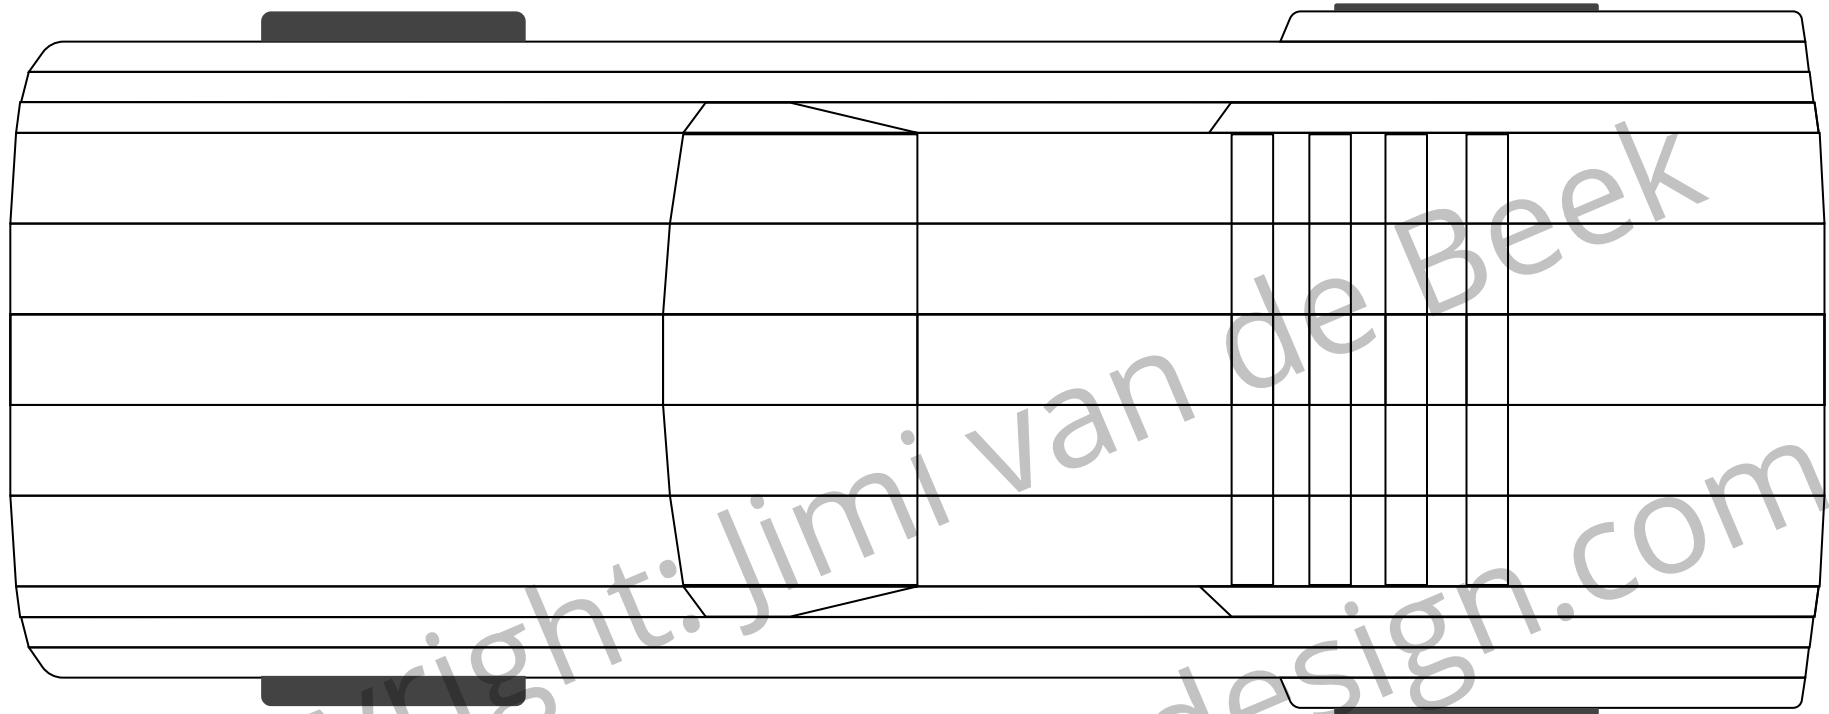

Midway

TOY DESIGN

Vecchio Toro

Scale 1:18

- 6
- 5
- 4
- 3
- 2
- 2
- 1
- 2
- 2
- 2
- 3
- 4
- 5
- 6

Copyright: Jimi van de Beek
www.mywaytoydesign.com

Copyright: Jimi van de Beek
www.mywaytoydesign.com

Copyright: Jimmi van de Beek
www.mywaytoydesign.com