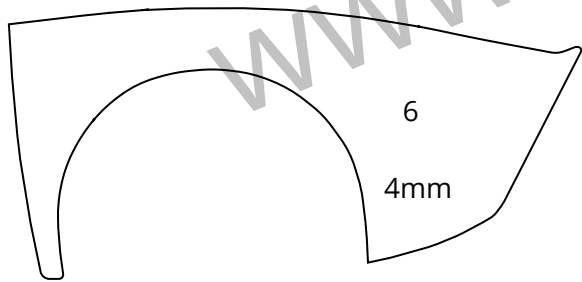

Midway

TOY DESIGN

Vecchio Toro

Scale 1:18

- 6
- 5
- 4
- 3
- 2
- 2
- 1
- 2
- 2
- 2
- 3
- 4
- 5
- 6

Copyright: Jimi van de Beek
www.mywaytoydesign.com

Copyright: Jimi van de Beek
www.mywaytoydesign.com

Copyright: Jimmi van de Beek
www.mywaytoydesign.com