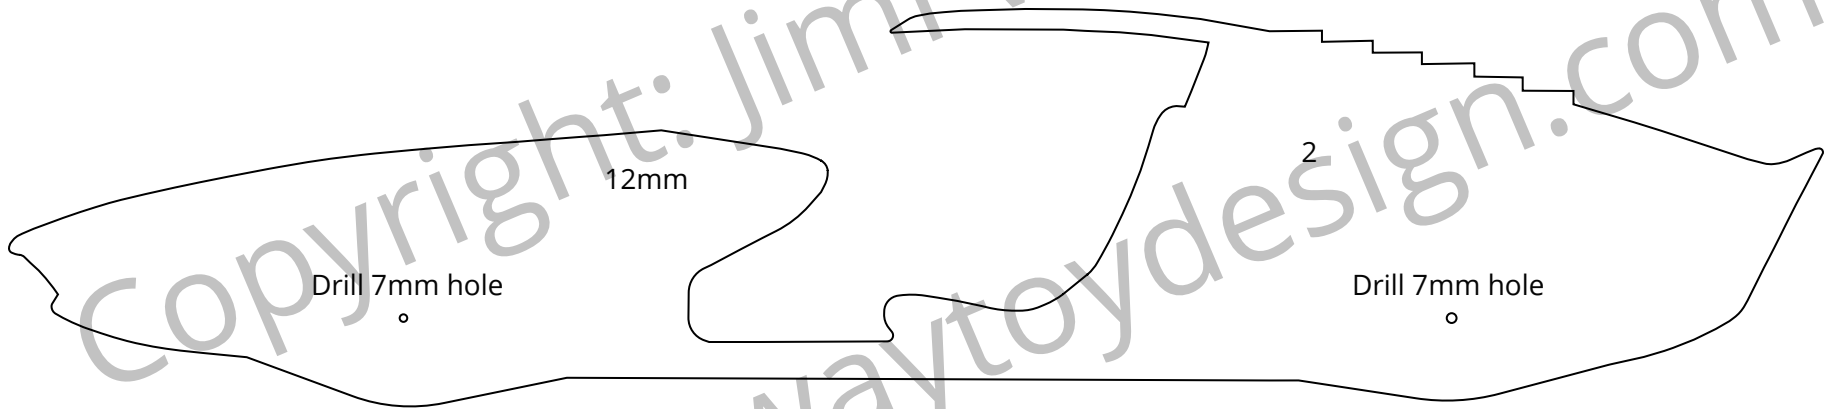

Midway

TOY DESIGN

Vecchio Toro

Scale 1:18

- 6
- 5
- 4
- 3
- 2
- 2
- 1
- 2
- 2
- 2
- 3
- 4
- 5
- 6

Copyright: Jimi van de Beek
www.mywaytoydesign.com

Copyright: Jimi van de Beek
www.mywaytoydesign.com

Copyright: Jimmi van de Beek
www.mywaytoydesign.com