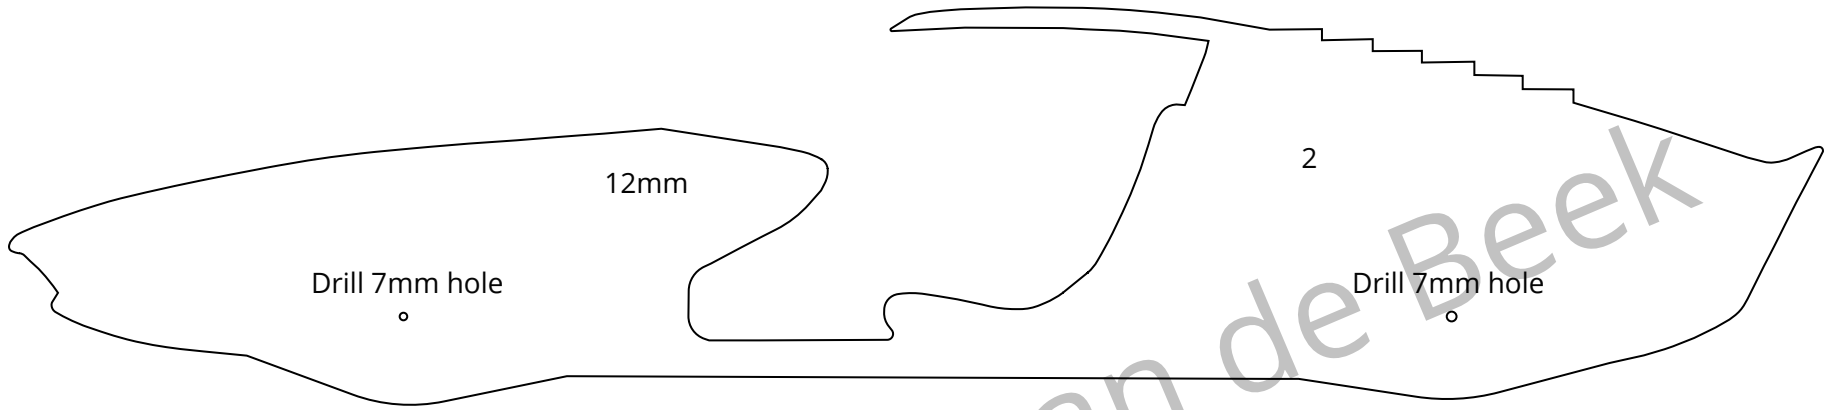

Midway

TOY DESIGN

Vecchio Toro

Scale 1:18

- 6
- 5
- 4
- 3
- 2
- 2
- 1
- 2
- 2
- 2
- 3
- 4
- 5
- 6

Copyright: Jimi van de Beek
www.mywaytoydesign.com

Copyright: Jimi van de Beek
www.mywaytoydesign.com

Copyright: Jimmi van de Beek
www.mywaytoydesign.com