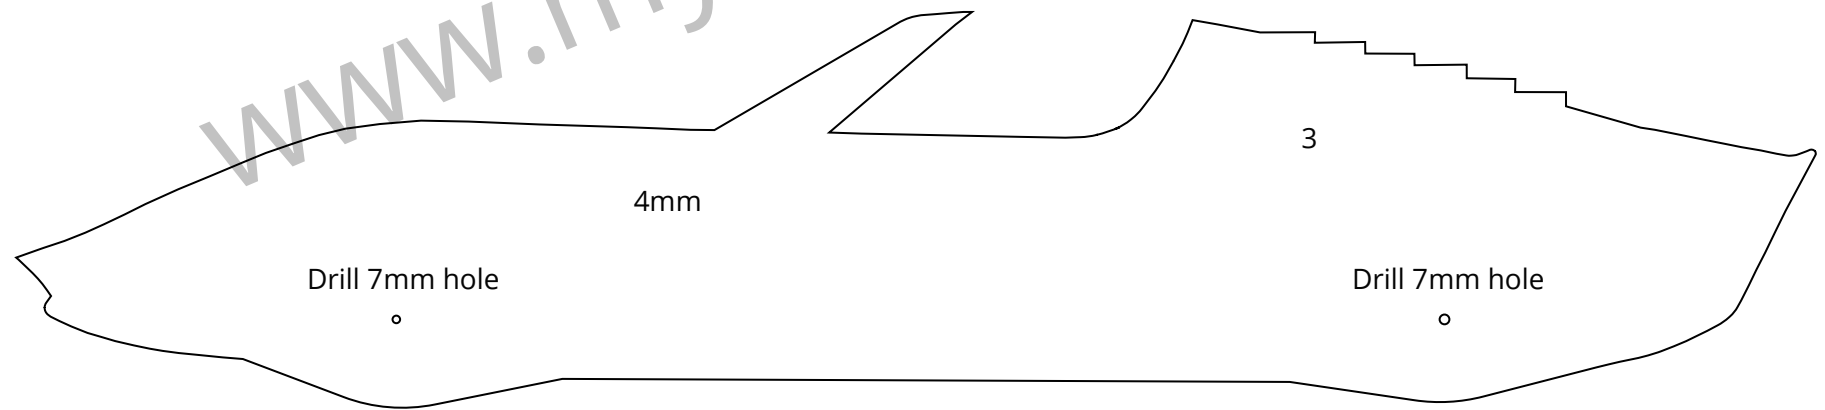

Midway

TOY DESIGN

Vecchio Toro

Scale 1:18

- 6
- 5
- 4
- 3
- 2
- 2
- 1
- 2
- 2
- 2
- 3
- 4
- 5
- 6

Copyright: Jimi van de Beek
www.mywaytoydesign.com

Copyright: Jimi van de Beek
www.mywaytoydesign.com

Copyright: Jimmi van de Beek
www.mywaytoydesign.com