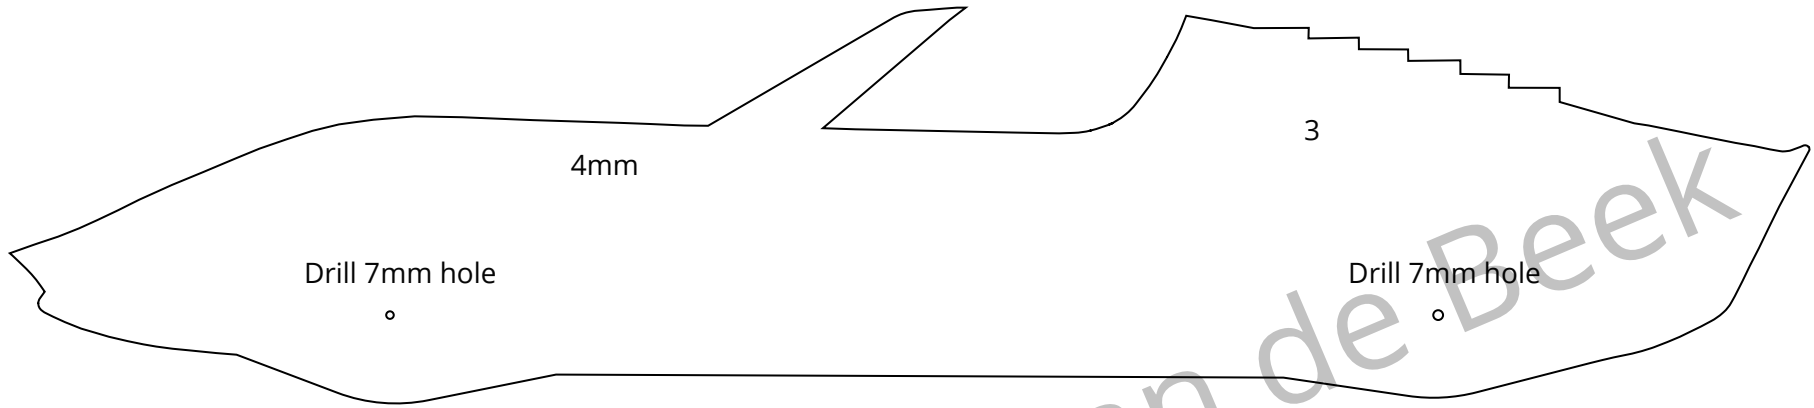

Midway

TOY DESIGN

Vecchio Toro

Scale 1:18

- 6
- 5
- 4
- 3
- 2
- 2
- 1
- 2
- 2
- 2
- 3
- 4
- 5
- 6

Copyright: Jimi van de Beek
www.mywaytoydesign.com

Copyright: Jimi van de Beek
www.mywaytoydesign.com

Copyright: Jimmi van de Beek
www.mywaytoydesign.com