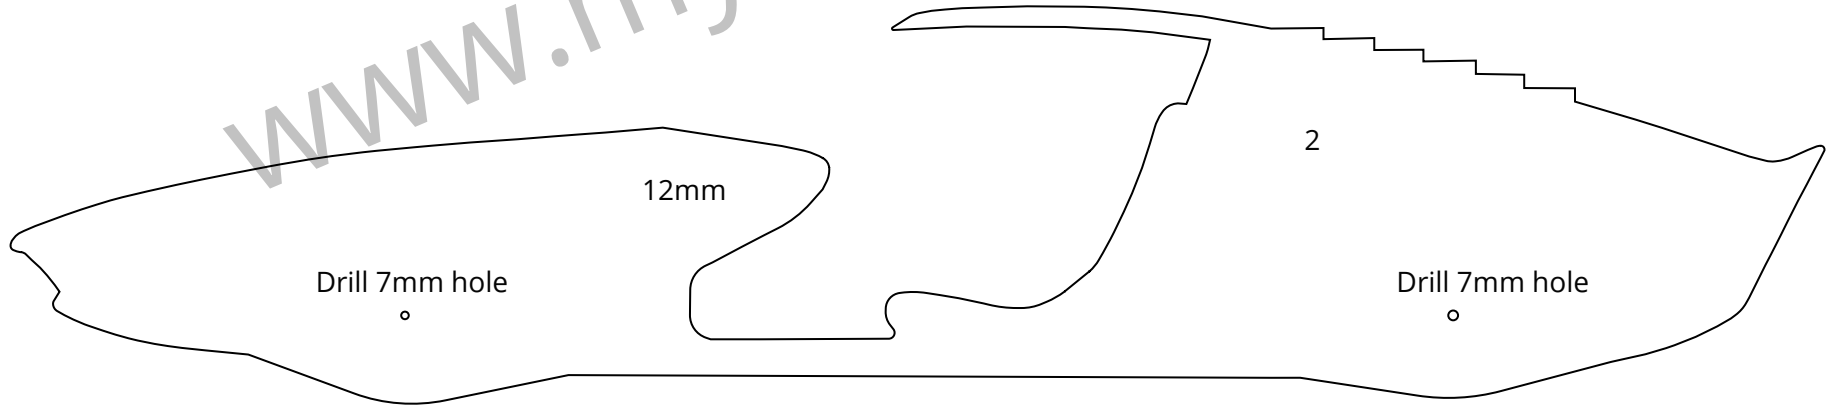

Midway

TOY DESIGN

Vecchio Toro

Scale 1:18

- 6
- 5
- 4
- 3
- 2
- 2
- 1
- 2
- 2
- 2
- 3
- 4
- 5
- 6

Copyright: Jimi van de Beek
www.mywaytoydesign.com

Copyright: Jimi van de Beek
www.mywaytoydesign.com

Copyright: Jimmi van de Beek
www.mywaytoydesign.com