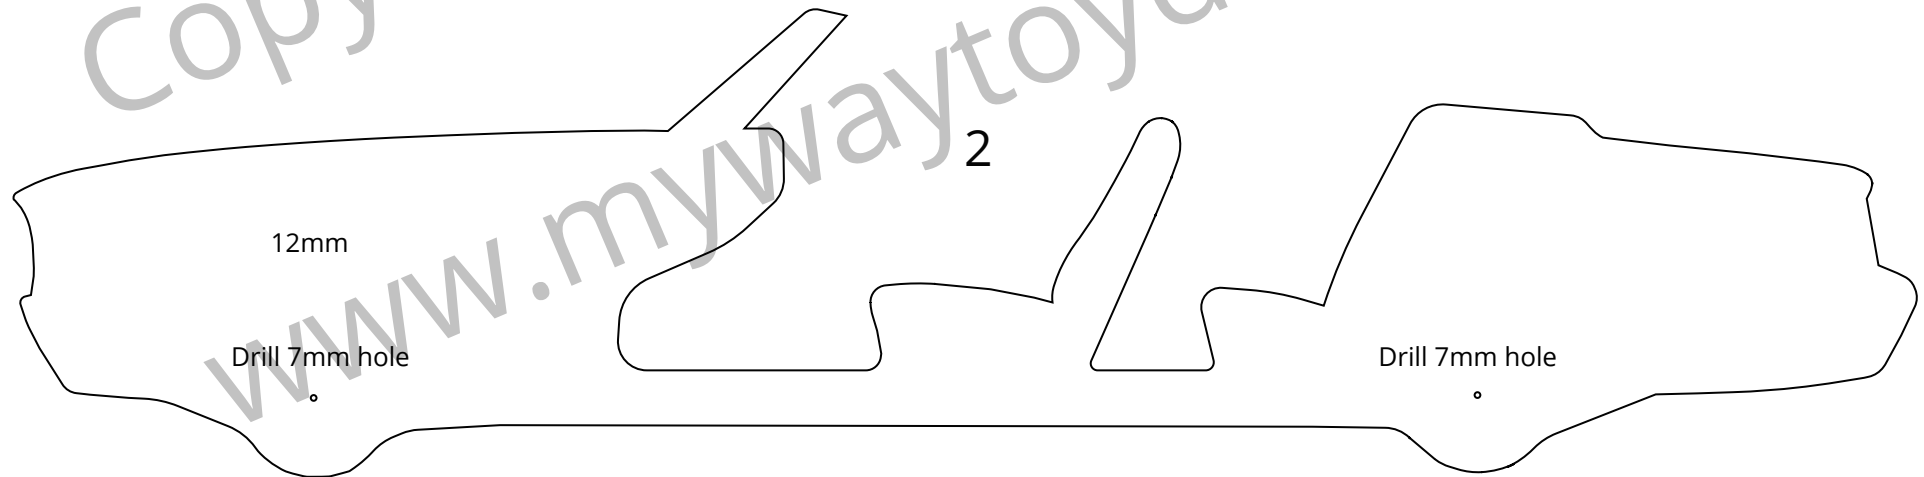

# *Midway*

TOY DESIGN

## Horsepower Convertible

Scale 1:18

3				
2				
2				
1				
2				
2				
3				

Copyright: Jimi van de Beek  
www.mywaytoydesign.com