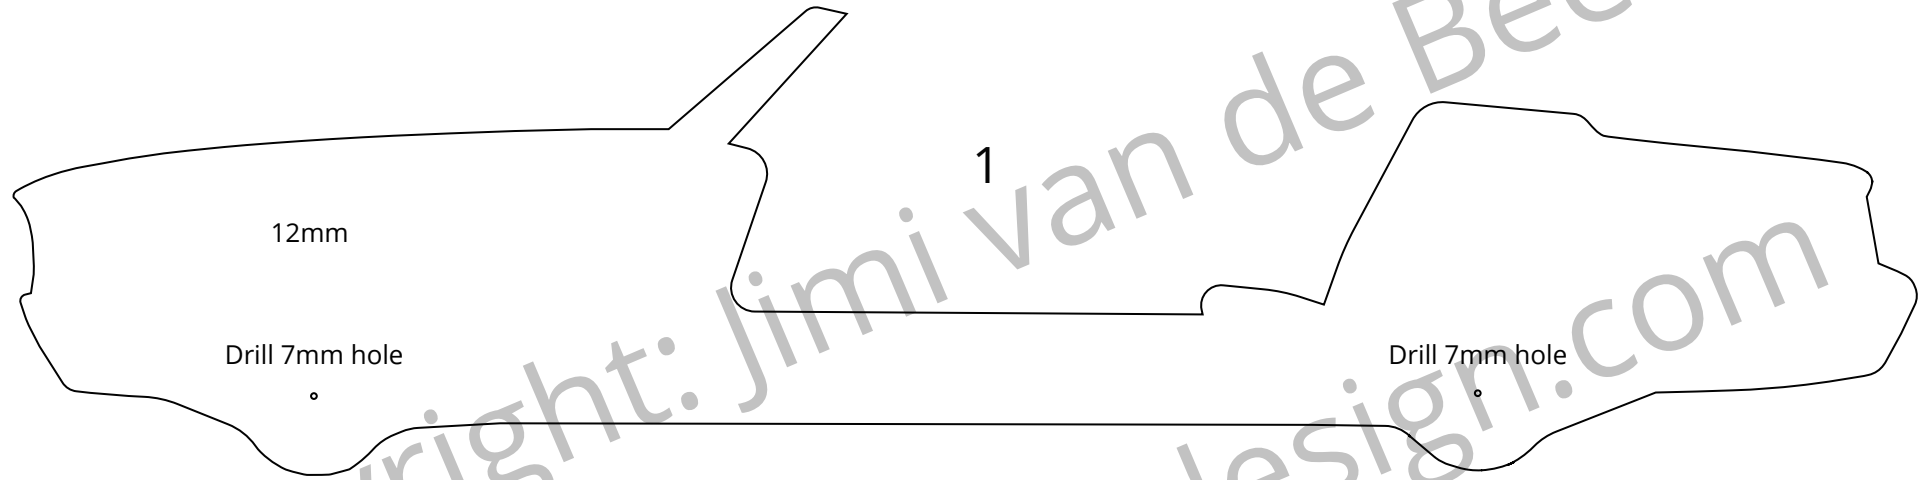

# *Midway*

TOY DESIGN

## Horsepower Convertible

Scale 1:18

3				
2				
2				
1				
2				
2				
3				

Copyright: Jimi van de Beek  
www.mywaytoydesign.com