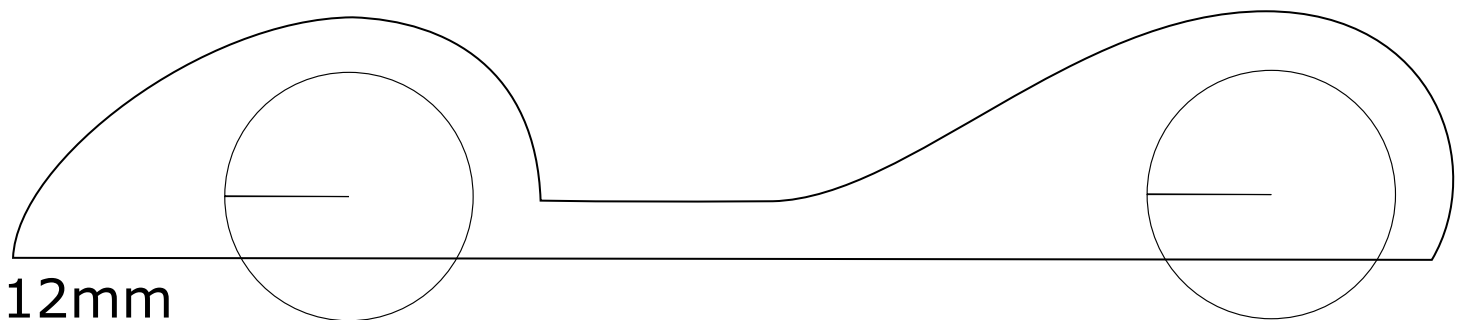

www.MyWayToyDesign.com

MyWay_Mobstar

24mm

12mm

12mm