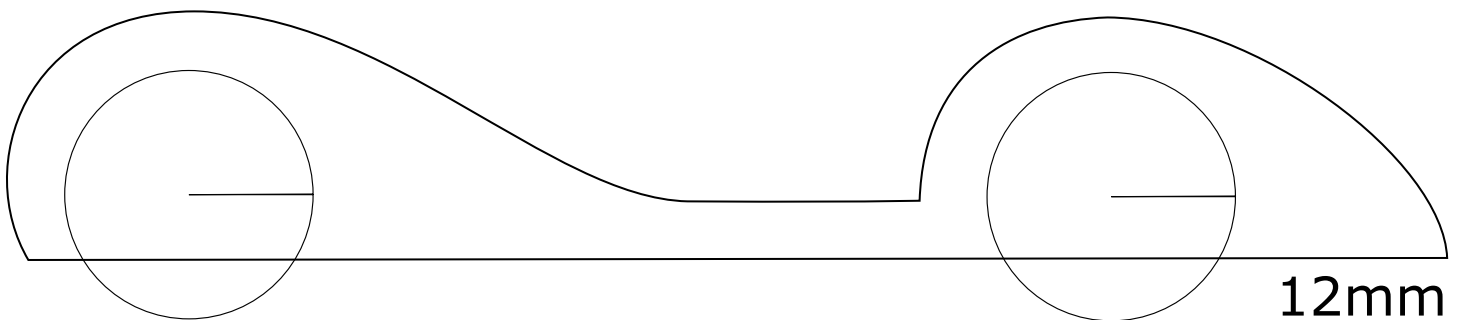

www.MyWayToyDesign.com

MyWay_Mobstar

24mm

12mm

12mm