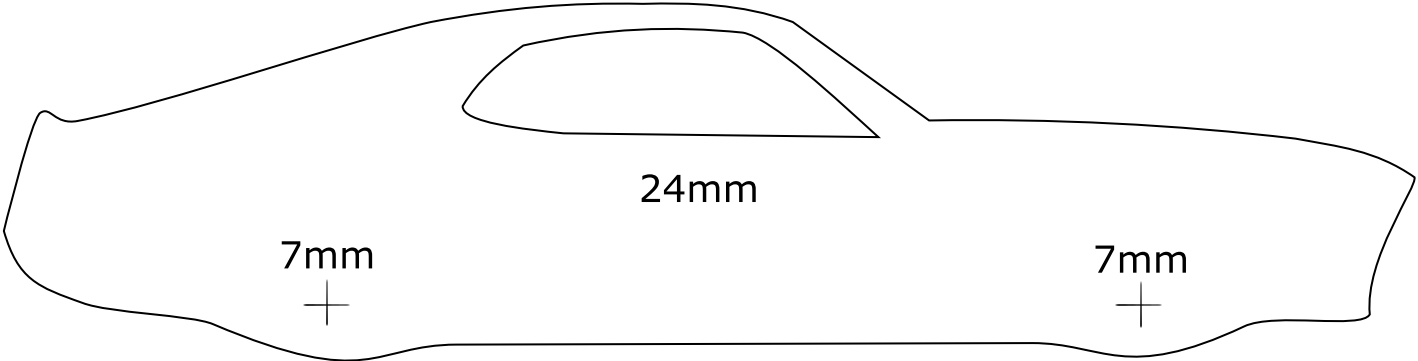

MyWay '69 Stang

33mm wheels
6mm axles